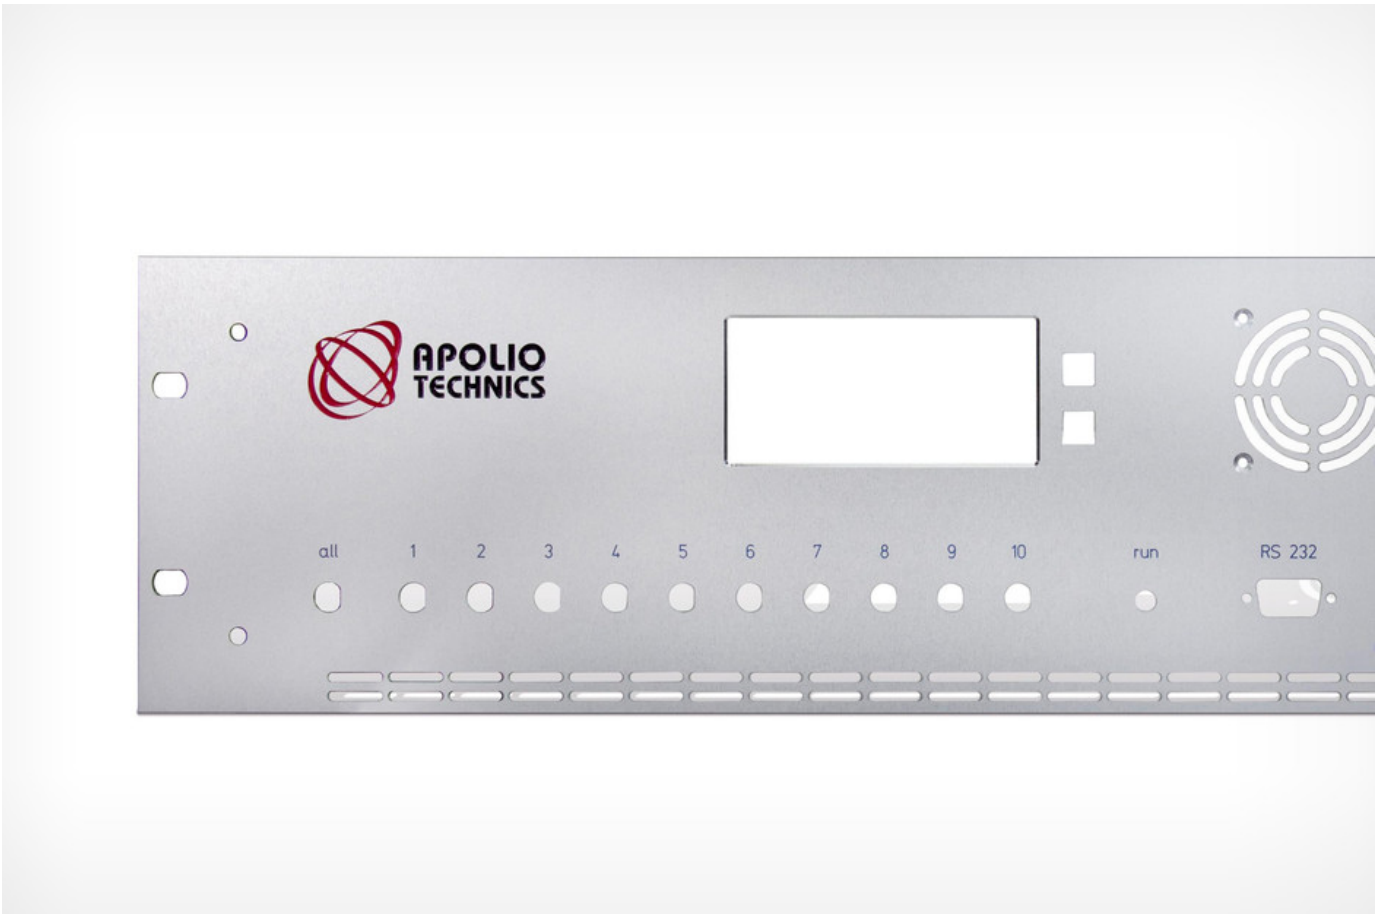

Price examples